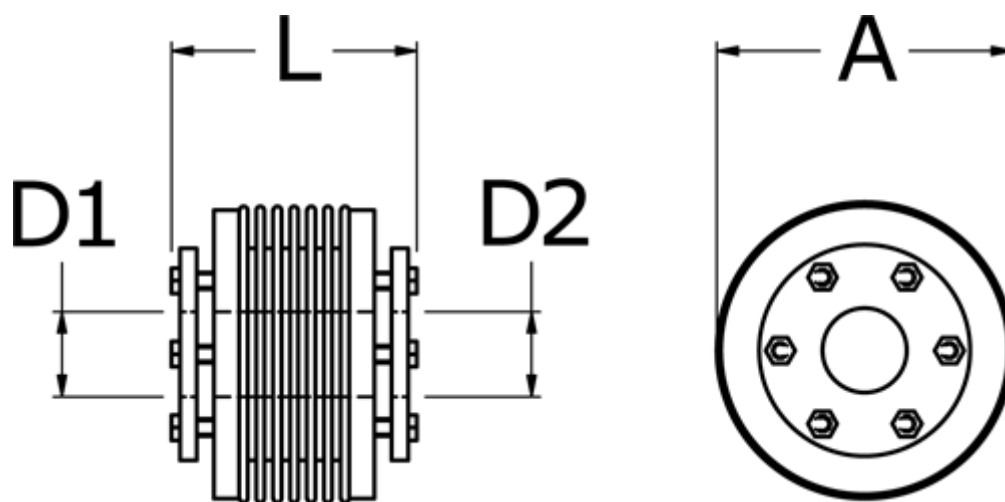

Data Sheet

Article number: 3330502000783840

Description: Bellow coupling type 5 size200
Length 78 mm, bore 38/40 mm

Measures

A	= 90
D1	= 38
D2	= 40
L	= 78
Nom. torque NM (Tkn)	= 200